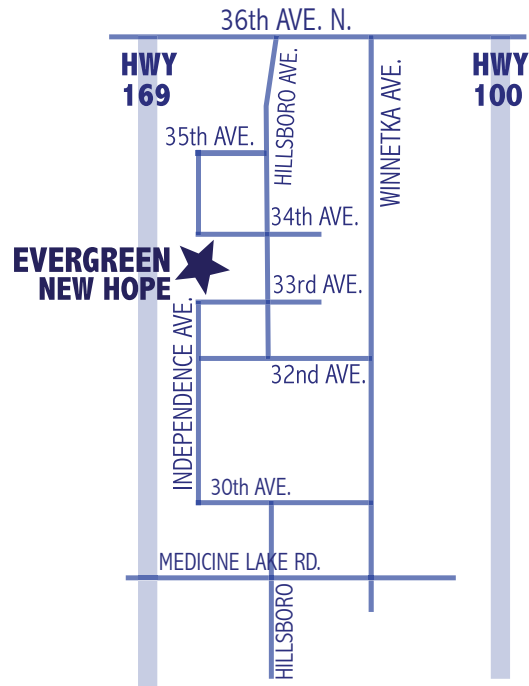

costs

There is a monthly fee of $25 which goes toward helping the ministry be self-sustaining, covering costs that are incurred regarding special events, certifications, equipment, etc. There are discounts available for multiple members of the same family attending. For the youth, the fee also includes the cost for uniforms as children grow to a need a larger size.

certification

All rankings will be certified under an international Christian ranking organization, the Gospel Martial Arts Union (www.gmau.org).

contact

Classes taught by:
Sensei Steve Brown
2nd Degree Black Belt
952-807-3103, meharre@gmail.com

Sensei Summer Peterson
1st Degree Black Belt
952-253-2222, rosekid369@aol.com

Sensei Steve Mohror
1st Degree Black Belt
612-729-6123,
steveandalicemohror@gmail.com

locations

learn martial arts
from a biblical
perspective

ADMINISTRATIVE OFFICE
952-895-1773 | www.evergreenchurch.com
2300 E. 88th Street, Bloomington, MN 55425