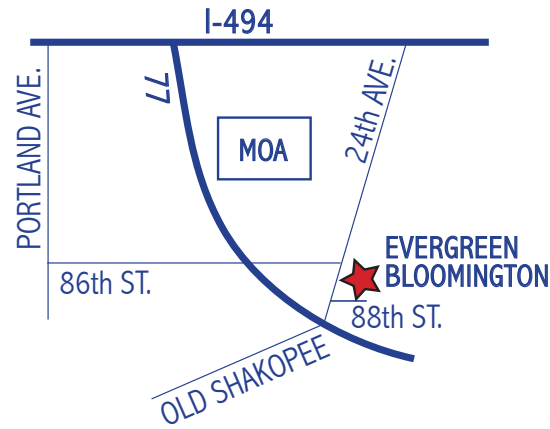

costs

There is a monthly fee of $25 which goes toward helping the ministry be self-sustaining, covering costs that are incurred regarding special events, certifications, equipment, etc. There are discounts available for multiple members of the same family attending. For the youth, the fee also includes the cost for uniforms as children grow to a need a larger size.

certification

All rankings will be certified under an international Christian ranking organization, the Gospel Martial Arts Union (www.gmau.org).

contact

Classes taught by:
Sensei Steve Brown
2nd Degree Black Belt
952-807-3103, meharre@gmail.com

Sensei Summer Peterson
1st Degree Black Belt
952-253-2222, rosekid369@aol.com

Sensei Steve Mohror
1st Degree Black Belt
612-729-6123,
steveandalicemohror@gmail.com

locations

learn martial arts
from a biblical
perspective

ADMINISTRATIVE OFFICE
952-895-1773 | www.evergreenchurch.com
2300 E. 88th Street, Bloomington, MN 55425